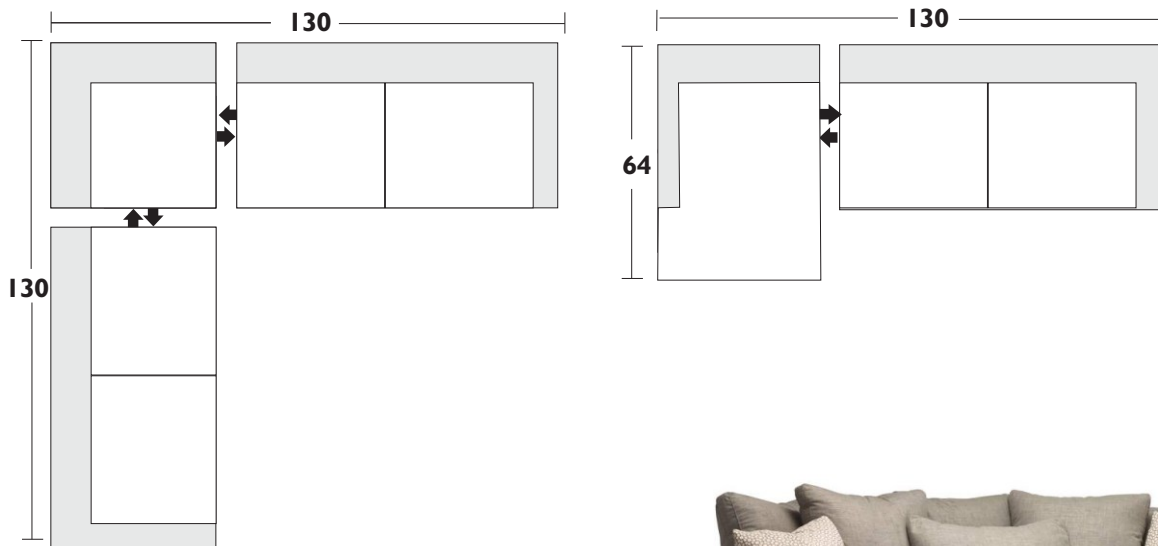

Configuration Suggestions

Style Ellyn