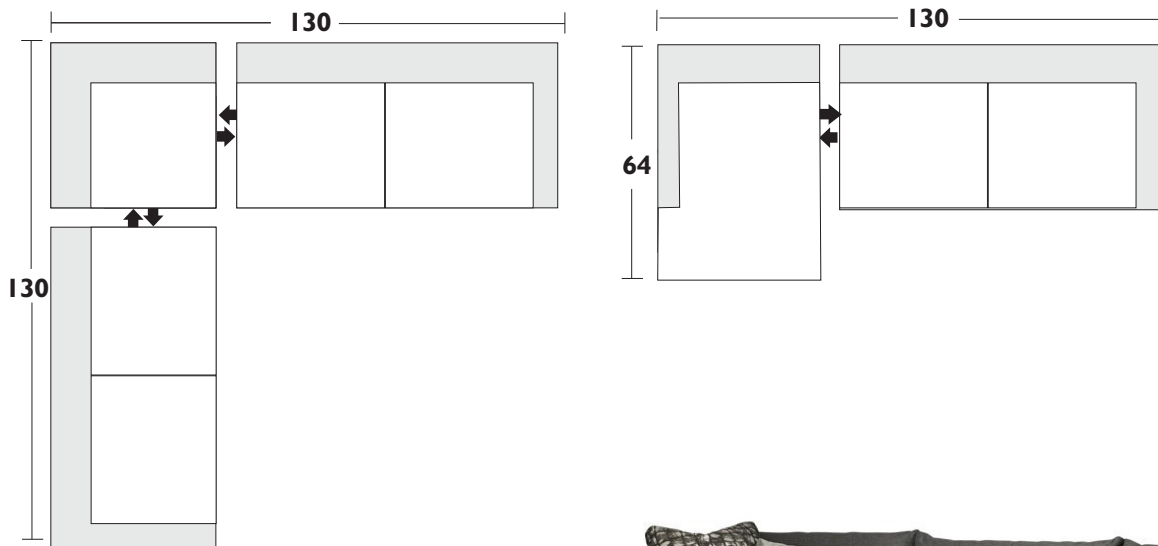

Configuration Suggestions

Style Rival